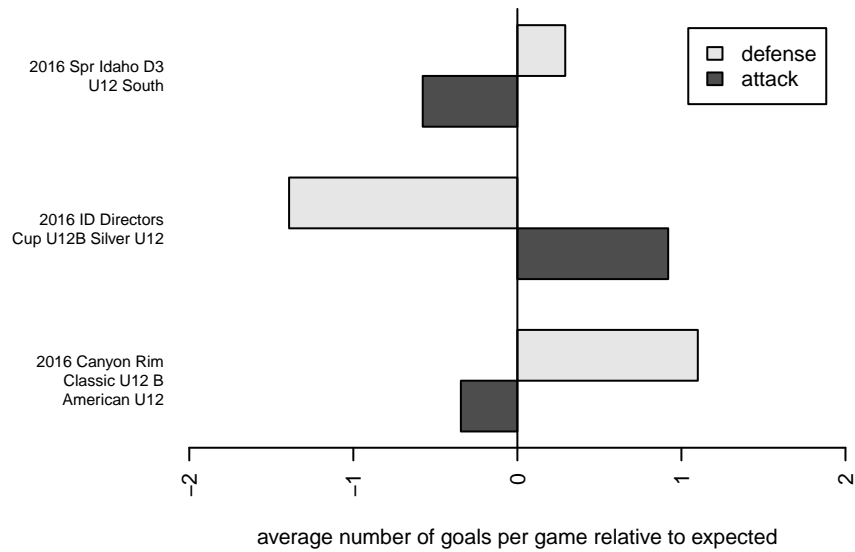

Idaho Rush Black B05

Idaho Rush Soccer
Boise, ID
B05 total strength=936
attack=2.67 defense=0.96

alt names used:

Venues played:
2016 Spr Idaho D3 U12 South
2016 Canyon Rim Classic U12 B American U12
2016 ID Directors Cup U12B Silver U12

**attack and defense variance (black dot)
relative to other teams
and top 10 in region**

**attack and defense rating
relative to others at age
and all opponents in last 13 months**

Performance relative to 13 month average