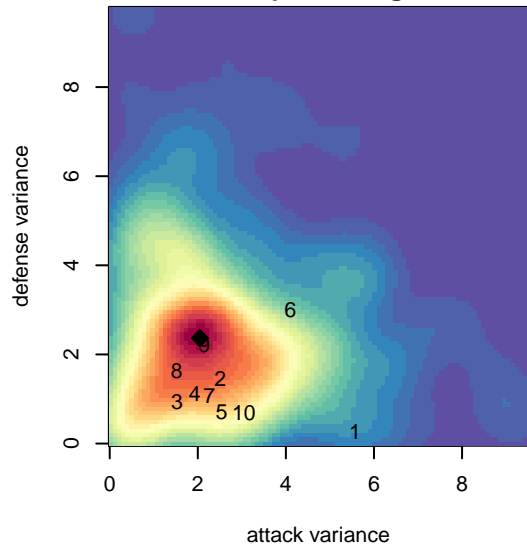

Idaho Rush Black B05

Idaho Rush Soccer
Boise, ID
B05 total strength=936
attack=2.67 defense=0.96

alt names used:

Venues played:
2016 Spr Idaho D3 U12 South
2016 Canyon Rim Classic U12 B American U12
2016 ID Directors Cup U12B Silver U12

**attack and defense variance (black dot)
relative to other teams
and top 10 in region**

**attack and defense rating
relative to others at age
and all opponents in last 13 months**

Performance relative to 13 month average