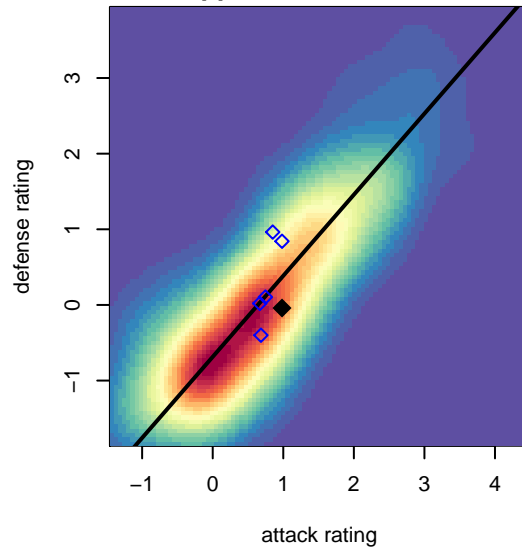

Idaho Rush Black B05

Idaho Rush Soccer
Boise, ID
B05 total strength=936
attack=2.67 defense=0.96

alt names used:

Venues played:
2016 Spr Idaho D3 U12 South
2016 Canyon Rim Classic U12 B American U12
2016 ID Directors Cup U12B Silver U12

**attack and defense variance (black dot)
relative to other teams
and top 10 in region**

**attack and defense rating
relative to others at age
and all opponents in last 13 months**

Performance relative to 13 month average