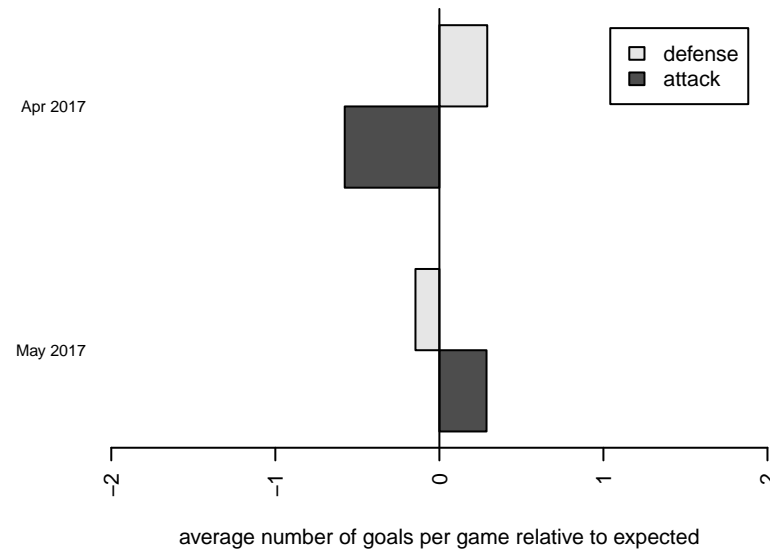

Performance relative to 13 month average