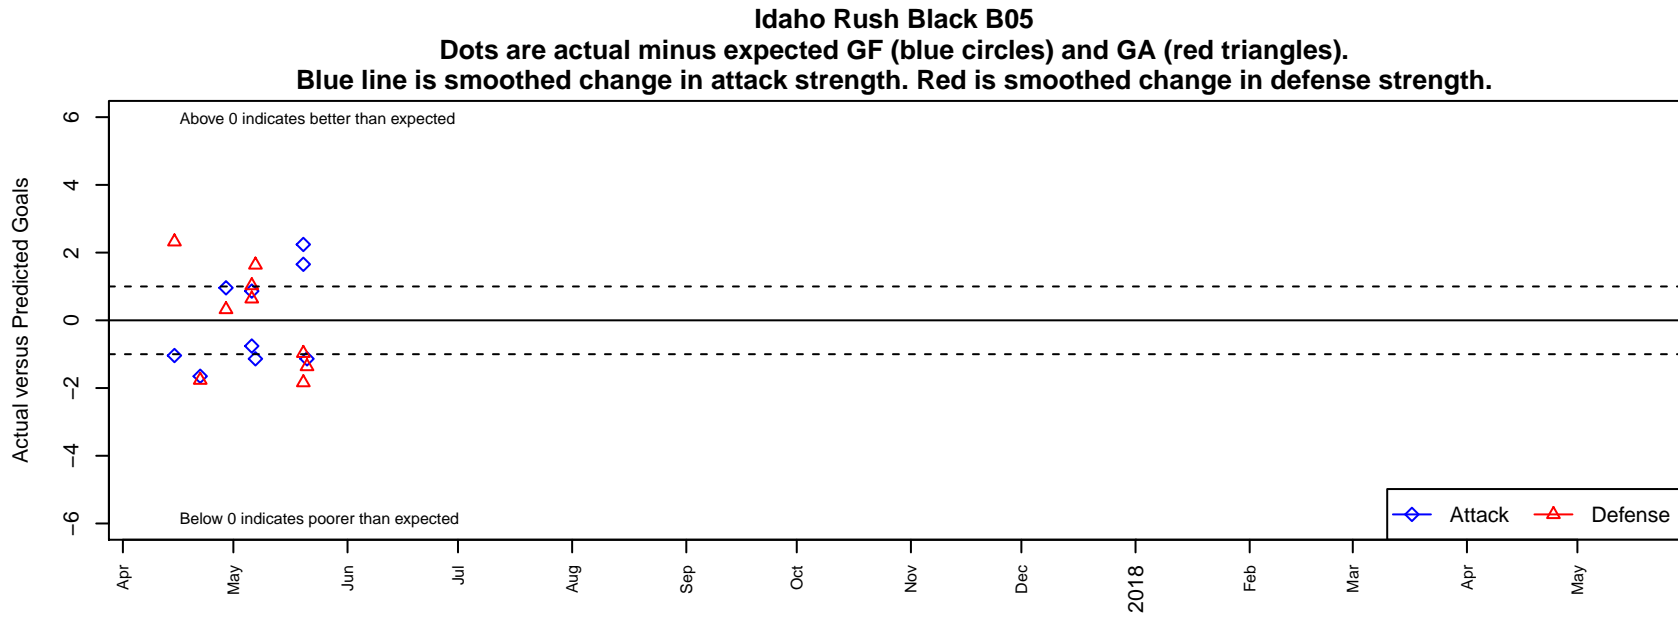

Idaho Rush Black B05

Idaho Rush Soccer
Boise, ID
B05 total strength=936
attack=2.67 defense=0.96

alt names used:

Venues played:
2016 Spr Idaho D3 U12 South
2016 Canyon Rim Classic U12 B American U12
2016 ID Directors Cup U12B Silver U12

**attack and defense variance (black dot)
relative to other teams
and top 10 in region**

**attack and defense rating
relative to others at age
and all opponents in last 13 months**

Performance relative to 13 month average